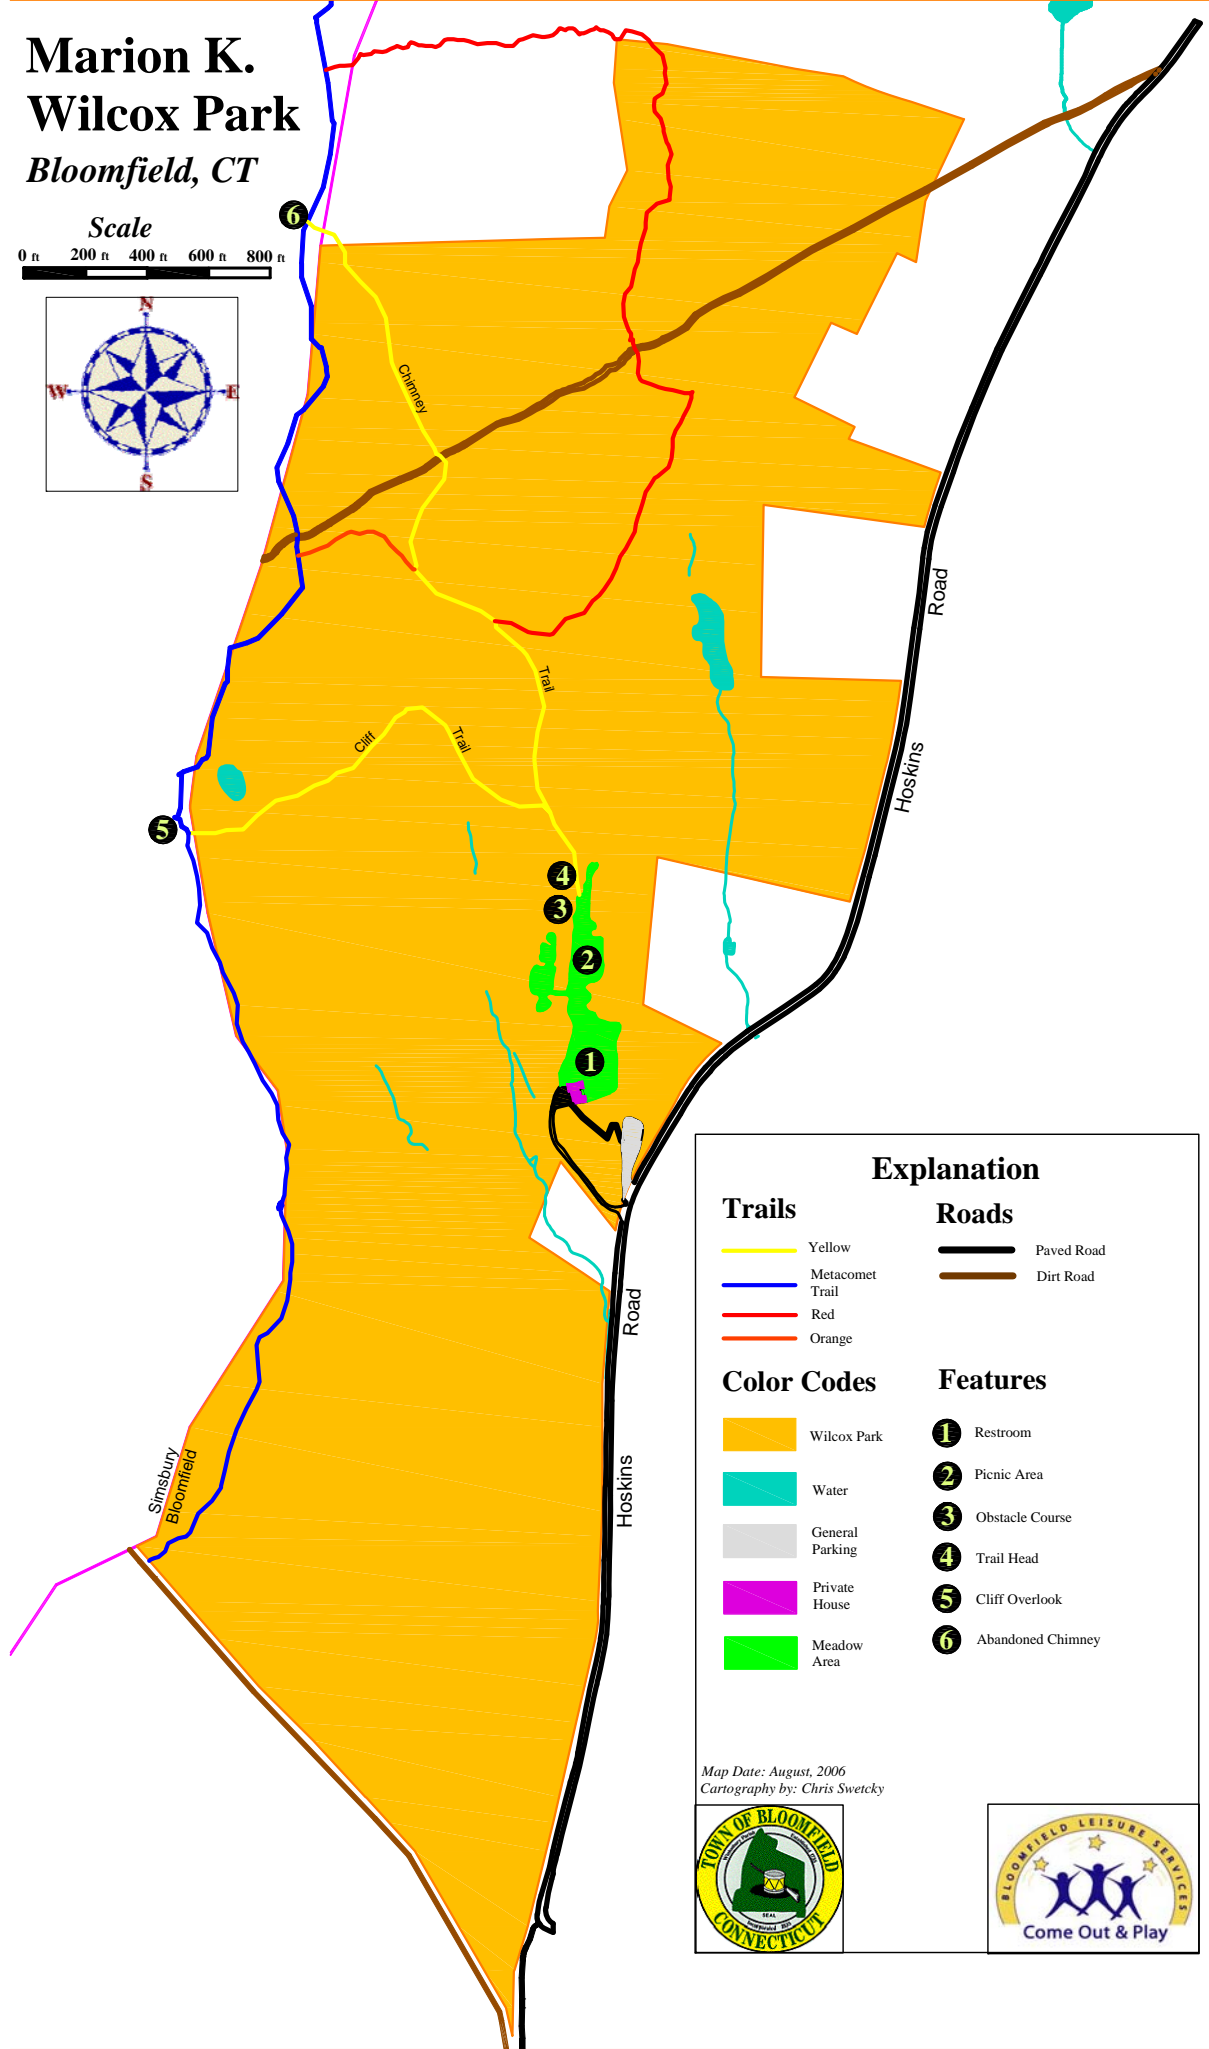

# Marion K. Wilcox Park

Bloomfield, CT

### Explanation

<b>Trails</b>		<b>Roads</b>	
	Yellow		Paved Road
	Metacomet Trail		Dirt Road
	Red		
	Orange		
<b>Color Codes</b>		<b>Features</b>	
	Wilcox Park		Restroom
	Water		Picnic Area
	General Parking		Obstacle Course
	Private House		Trail Head
	Meadow Area		Cliff Overlook
			Abandoned Chimney

Map Date: August, 2006  
 Cartography by: Chris Swetcky